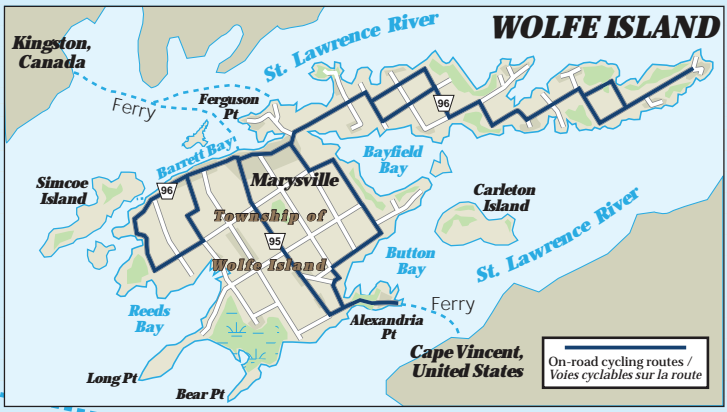

Cartography & Design © 2009 **DUN-MAP**  
 1-888-539-MAPS www.dunmap.com  
 Base map data © mapmobility

On-road cycling routes /  
Voies cyclables sur la route

**Legend / Légende**

- |   |                              |
|---|------------------------------|
| Waterfront Trail / Sentier riverain                   | Beach / Plage                |
| On-road / Sur la route                                | Campground / Camping         |
| Off-road / Hors route                                 | Attraction / Attraction      |
| Connection / Liaison                                  | Marina / Marina              |
| Alerts / Alertes                                      | Parking / Stationnement      |
| Distance / Distance (km)                              | Lookout / Vue panoramique    |
| On-road cycling routes / Voies cyclables sur la route | Shopping / Zone commerciale  |
| Other Connecting Trails / Autres sentiers de liaison  | Town Hall / Hôtel de ville   |
| Park, Natural Area / Parc, Espace naturel             | Information / Renseignements |
| Cemetery / Cimetière                                  | Washrooms / W.-C.            |
|   | Hospital / Hôpital           |

**Index Map**

**Fort Henry**