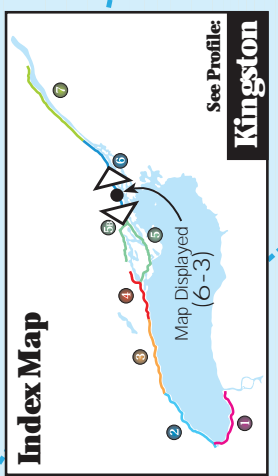

Legend / Légende	
	Waterfront Trail / Sentier riverain
	On-road / Sur la route
	Off-road / Hors route
	Connection / Liaison
	Alerts / Alertes
	Distance / Distance (km)
	On-road cycling routes / Voies cyclables sur la route
	Other Connecting Trails / Autres sentiers de liaison
	Park / Espace naturel
	Cemetery / Cimetière
	Beach / Plage
	Campground / Camping
	Attraction / Attraction
	Marina / Marina
	Parking / Stationnement
	Lookout / Vue panoramique
	Shopping / Zone commerciale
	Town Hall / Hôtel de ville
	Information / Renseignements
	Washrooms / W.-C.

Map 6-3: Downtown Kingston

Downtown Kingston

Cartography & Design © 2009 **ESRI**
 1-888-539-MAPS www.dummap.com
 Base map data © **Mapbox**

Map 6-3 Carte

Waterfront Trail