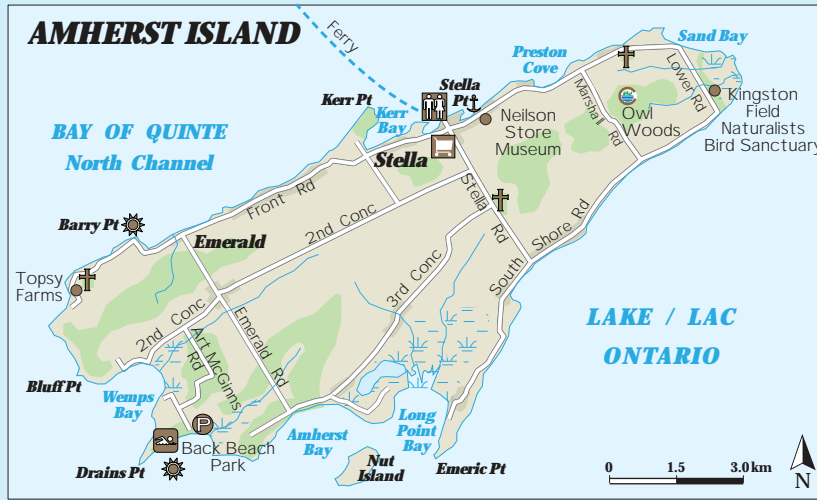

# Waterfront Trail

**Township of Loyalist**

**Bayview**

**Nicholson Point**

**BAY OF QUINTE**

**North Channel**

Cartography & Design © 2009 **DUN-MAP**  
1-888-539-MAPS www.dunmap.com  
Base map data © **mapmobility**

## AMHERST ISLAND

**BAY OF QUINTE**  
**North Channel**

**LAKE / LAC**  
**ONTARIO**

**Griffin Point**  
**Preston Cove**

**Amherst Island**  
(see inset map)

### Index Map

See Profile:  
**Loyalist**

## Nicholson Point