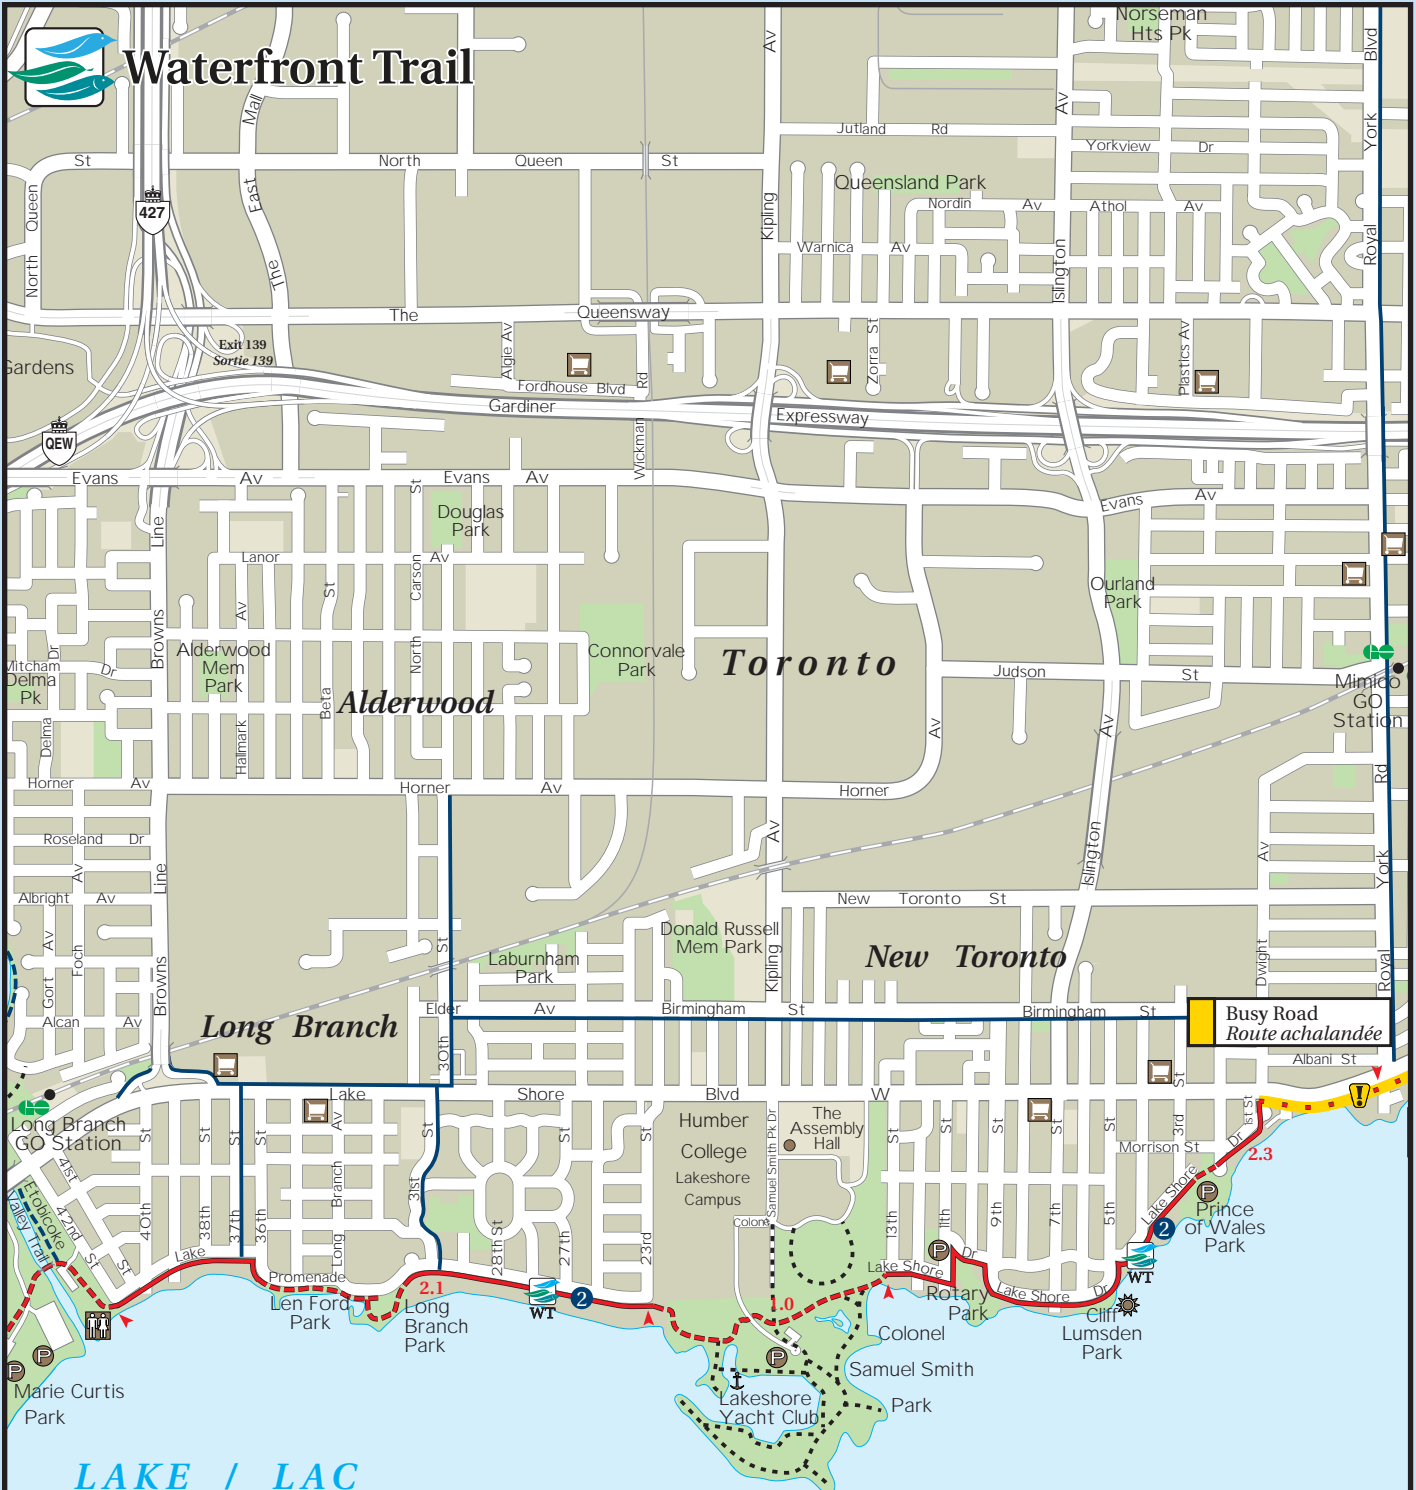

Waterfront Trail

Map 2-9 Carte

LAKE / LAC
ONTARIO

Cartography & Design
© 2011 mapmobility.com

Legend / Légende

- Waterfront Trail / Sentier riverain
- On-road / Sur la route
- Off-road / Hors route
- Connection / Liaison
- Alerts / Alertes
- 2.0 Distance / Distance (km)
- Other Connecting Trails / Autres sentiers de liaison
- Park, Natural Area / Parc, Espace naturel
- Cemetery / Cimetière
- Hospital / Hôpital
- Beach / Plage
- Campground / Camping
- Attraction / Attraction
- Marina / Marina
- Parking / Stationnement
- Lookout / Vue panoramique
- Shopping / Zone commerciale
- Town Hall / Hôtel de ville
- Information / Renseignements
- Washrooms / W.-C.

Index Map

See Profile:
Toronto

Long Branch