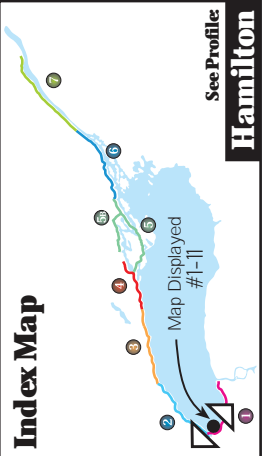

Waterfront Trail

Legend / Légende

- Waterfront Trail / Sentier riverain
- On-road / Sur la route
- Off-road / Hors route
- Connection / Liaison
- Alerts / Alertes
- Distance / Distance (km)
- Other Connecting Trails / Autres sentiers de liaison
- Park, Natural Area / Parc, Espace naturel
- Cemetery / Cimetière
- Hospital / Hôpital
- Beach / Plage
- Campground / Camping
- Attraction / Attraction
- Marina / Marina
- Parking / Stationnement
- Lookout / Vue panoramique
- Shopping / Zone commerciale
- Town Hall / Hôtel de ville
- Information / Renseignements
- Washrooms / W.-C.

Index Map

See Profile #1-11

Hamilton

Stoney Creek

Cartography & Design © 2009 DUMAP
1-888-538-MAPS www.dumap.com
Base map data © mapmobility

LAKE / LAC ONTARIO

Map 1-11: Stoney Creek