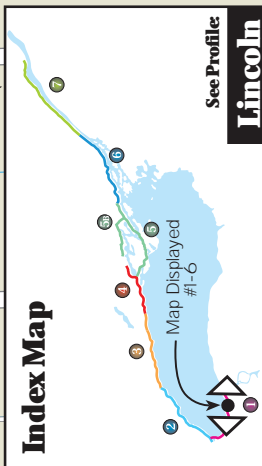

Waterfront Trail

LAKE / LAC ONTARIO

Legend / Légende

	Waterfront Trail / Sentier riverain		Beach / Plage
	On-road / Sur la route		Campground / Camping
	Off-road / Hors route		Attraction / Attraction
	Connection / Liaison		Marina / Marina
	Alerts / Alertes		Parking / Stationnement
	Distance / Distance (km)		Lookout / Vue panoramique
	Other Connecting Trails / Autres sentiers de liaison		Shopping / Zone commerciale
	Park, Natural Area / Parc, Espace naturel		Town Hall / Hôtel de ville
	Cemetery / Cimetière		Information / Renseignements
	Hospital / Hôpital		Washrooms / W.-C.

Narrow Road with Ditches
Route étroite avec fossés

Bike Lane
Voie cyclable

Vineland Estates
Stoney Ridge Cellars
Featherstone Winery
To Balls Falls Conservation Area

Lakeview Cellars Estate Winery
Willow Heights Winery

Malivoire Wine Company
Thomas and Vaughan Vintners

Cartography & Design © 2009 **DUMAP**
1-888-539-MAPS www.dumap.com
Base map data © **MapMobility**

Vineland