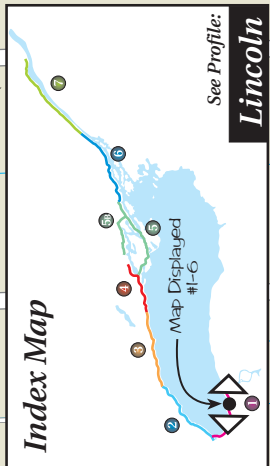

Waterfront Trail

LAKE / LAC ONTARIO

Legend / Légende

	Waterfront Trail / Sentier riverain		Beach / Plage
	On-road / Sur la route		Campground / Camping
	Off-road / Hors route		Attraction / Attraction
	Connection / Liaison		Marina / Marina
	Alerts / Alertes		Parking / Stationnement
	Distance / Distance (km)		Lookout / Vue panoramique
	Other Connecting Trails / Autres sentiers de liaison		Shopping / Zone commerciale
	Park / Natural Area / Parc, Espace naturel		Town Hall / Hôtel de ville
	Cemetery / Cimetière		Information / Renseignements
	Hospital / Hôpital		Washrooms / W.-C.

Narrow Road with Ditches
Route étroite avec fossés

Bike Lane
Voie cyclable

Vineland Estates
Stoney Ridge Cellars
Featherstone Winery
To Balls Falls Conservation Area

Lakeview Cellars Estate Winery
Willow Heights Winery

Mailvoire Wine Company
Thomas and Vaughan Vintners

See Profile:
Lincoln
Vineland

Cartography & Design
© 2011 mapmobility